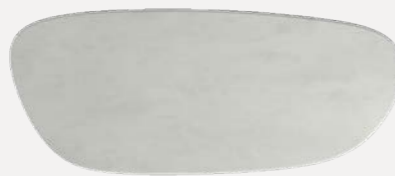

ZURI

model Dining table
material MORTEX®
(for indoor and outdoor use)

1. **color**
2. Salt
   - Charcoal
   - Earth
   - Desert
   - Olive
   - Terracotta
   - Stone
   - Curcuma

Dining table

200 x 110 x 77 H	leg: 85 x 40
220 x 110 x 77 H	leg: 85 x 40
240 x 110 x 77 H	leg: 85 x 40
260 x 110 x 77 H	leg: 85 x 40
280 x 110 x 77 H	leg: 85 x 40

ZURI

model Coffee table
material MORTEX®
(for indoor and outdoor use)

1. **color**
2. Salt
   - Charcoal
   - Earth
   - Desert
   - Olive
   - Terracotta
   - Stone
   - Curcuma

Coffee table
140 x 60 x 32 H